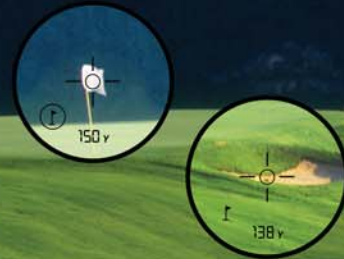

PINSEEKER
Allows easy acquisition of the flag without inadvertently capturing background targets

SCAN
Displays multiple ranges while panning across the course/target

SLOPE +/- Edition
Provides compensated distance based on degree of incline or decline