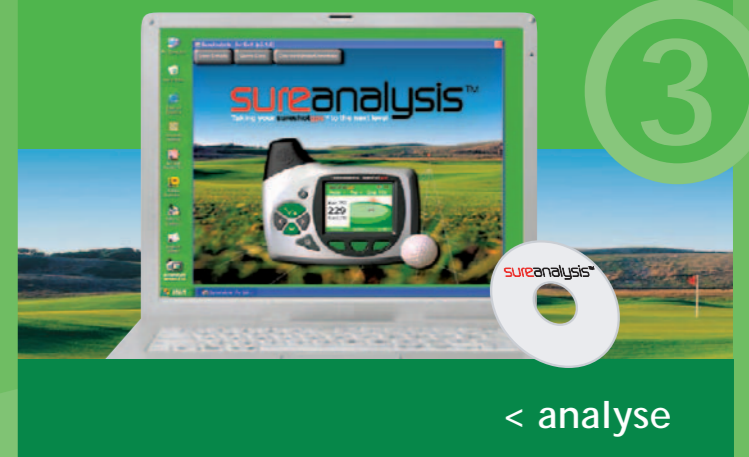

< analyse